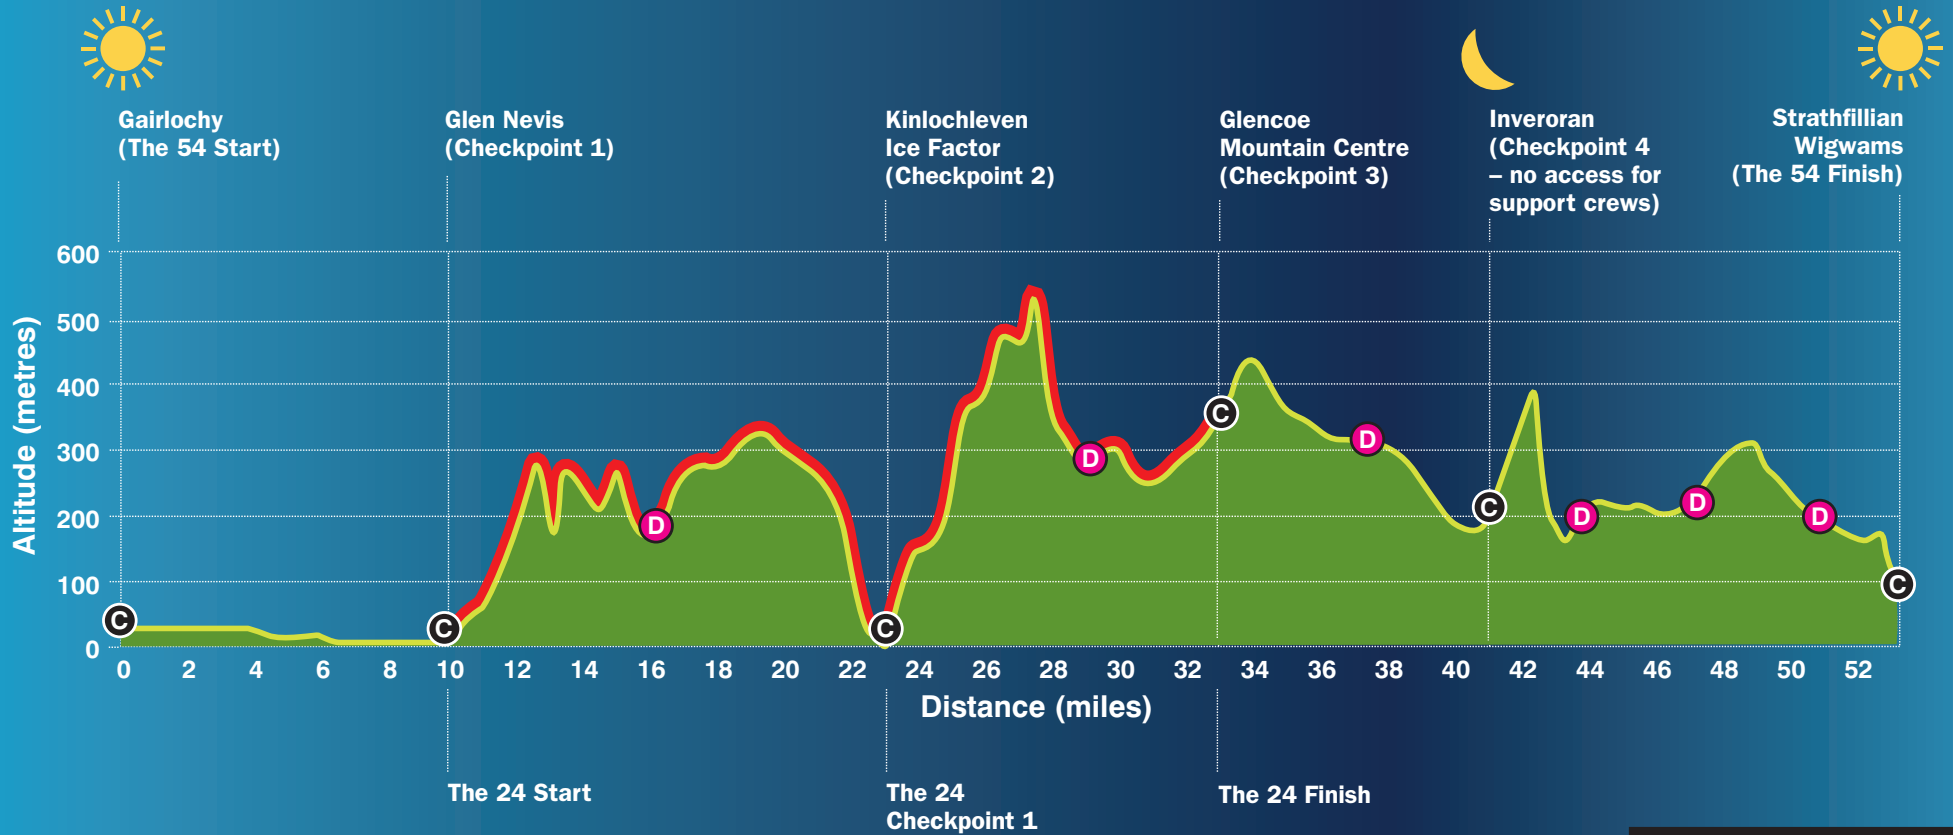

Caledonian Challenge Profile

- C** Checkpoint
- D** Drinks station